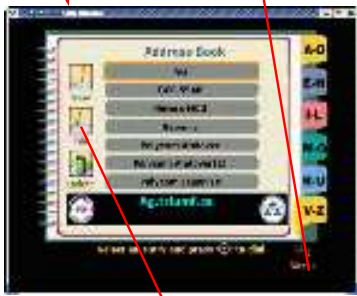

Viewstation Menus

Address Book