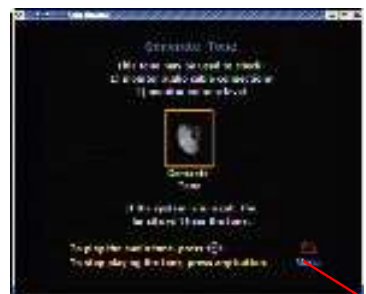

Generate Tone